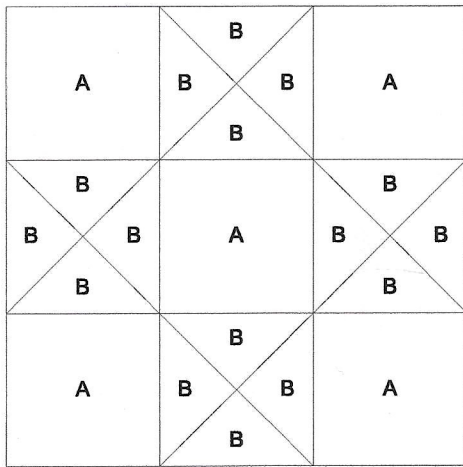

Ohio Star- LCQ 2025 BOM January

Key Block (1/5 actual size)

Cutting Diagrams

Patch Count